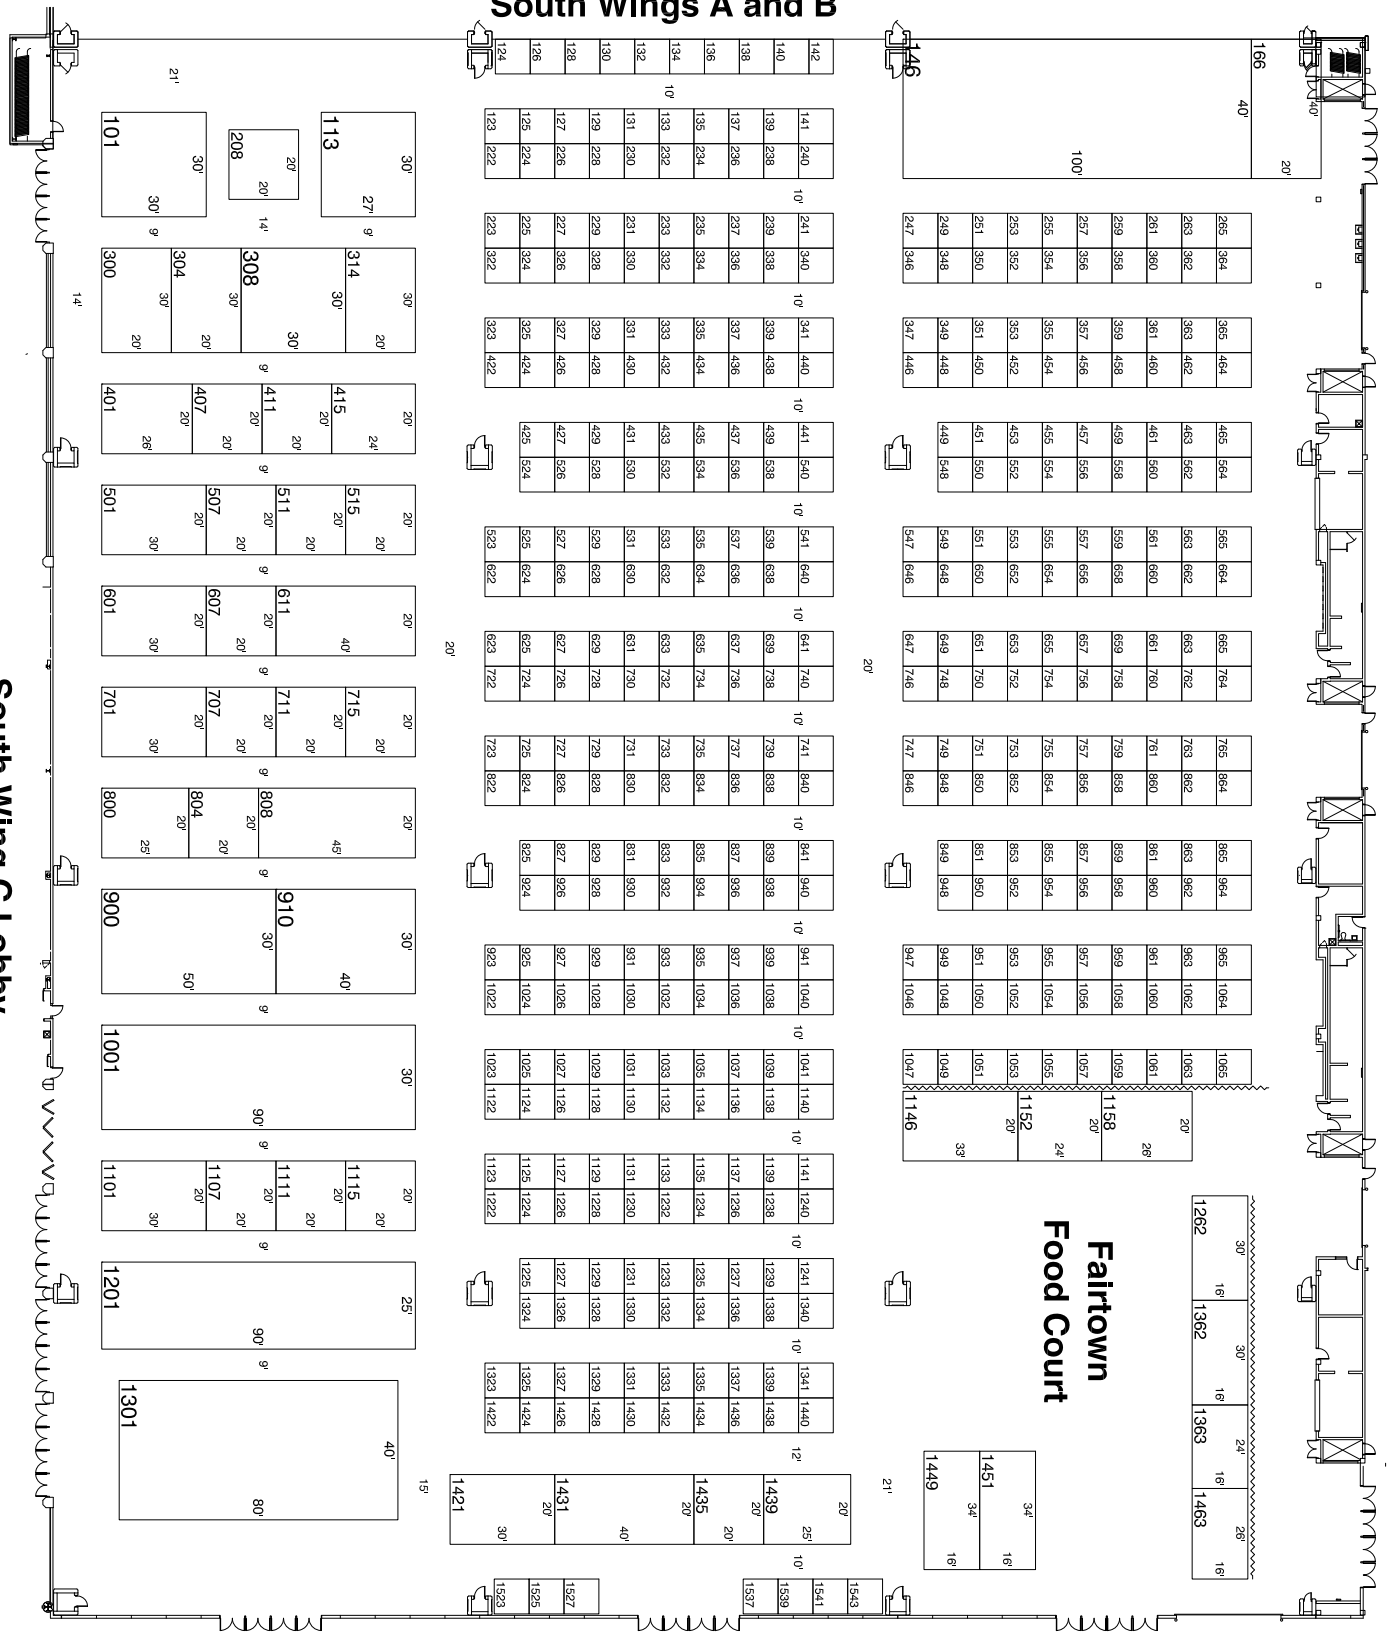

# Kentucky State Fair

Dock Area

South Wings A and B

Fairtown  
Food Court

SWC South Wall

South Wing C Lobby